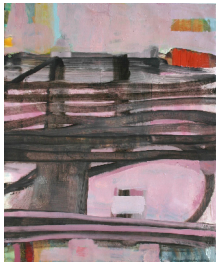

Man Ray (1890-1976)

Untitled (Natural Painting), circa
1958/1965
Acrylic on masonite mounted to artist's
frame
40 x 16 inches
101.6 x 40.6 cm
MR7483

Willy Bo Richardson

Three Muses, 2011
Oil on linen
18 x 20 inches
45.7 x 50.8 cm
WR7469

Jennifer Riley

Peaceful Demonstration, 2011
Oil on canvas
30 x 22 inches
76.2 x 55.9 cm
JR7508

Russell Roberts

I Want That Information, 2004
Oil on linen
22 x 18 inches
55.9 x 45.7 cm
RR7471

Charles Seliger (1926-2009)