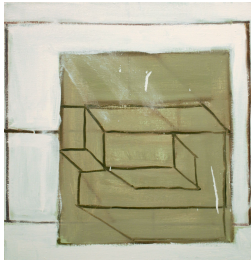

George Negroponte

Untitled, 2002
Oil on canvas
36 x 24 inches
91.4 x 61 cm
GN7498

Kenneth Noland (1924-2010)

Karen's Gift, 1961
Acrylic on canvas mounted to board
Diameter: 36 1/2 inches (92.7 cm)
KNi0211

Thomas Nozkowski

Untitled (7-76), 1995
Oil on linen on panel
16 x 20 inches
40.6 x 50.8 cm
TN7461

Paul Pagk

OGLS 127, 2010
Oil on linen
24 x 24 inches
61 x 61 cm
PP7462

Charles Pollock (1902-1988)

Untitled, 1981
Acrylic on canvas
Image size:
51 x 31 3/4 inches
129.5 x 80.6 cm
Framed size:
52 x 33 inches
132.1 x 83.8 cm
mcc004