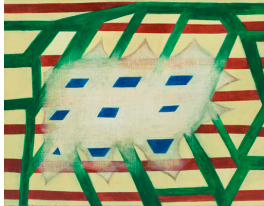

Thomas Nozkowski

Untitled (7-76), 1995
Oil on linen on panel
16 x 20 inches
40.6 x 50.8 cm
TN7461