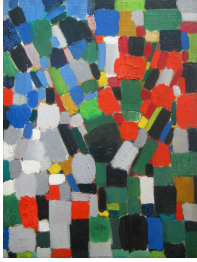

James Gahagan (1927-1999)

Compote IV, 1954
Oil on linen
24 x 18 inches
61 x 45.7 cm
JG7507