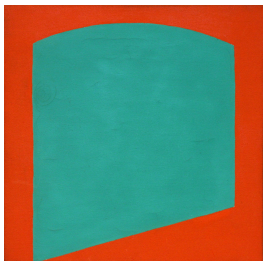

Jennifer Riley

Peaceful Demonstration, 2011
Oil on canvas
30 x 22 inches
76.2 x 55.9 cm
JR7508

Russell Roberts

I Want That Information, 2004
Oil on linen
22 x 18 inches
55.9 x 45.7 cm
RR7471

Charles Seliger (1926-2009)

Choral, 1952
Oil on canvas
14 x 19 inches
35.6 x 48.3 cm
CS7489

Leon Polk Smith (1906-1996)

Correspondence Red-Green, 1967
Oil on canvas
12 x 12 inches
30.5 x 30.5 cm
LPS7510

Hedda Sterne (B. 1910)

Further I, 1984
Acrylic, oil crayon on canvas
72 x 52 inches
182.9 x 132.1 cm
HS7481