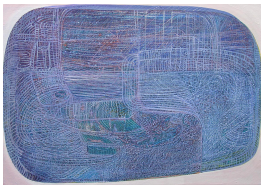

Sharon Horvath

Blue One, 2009
Pigment, ink and polymer on canvas
28 x 40 inches
71.1 x 101.6 cm
SH7480