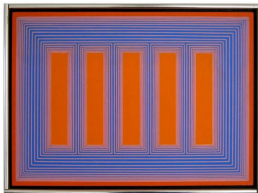

JASON MCCOY INC.

41 East 57 Street, New York 10022 212/319.1996 Fax 212/319.4799

*70 Years of Abstract Painting – Excerpts
April 6 – May 20*

Checklist (Selection)

Josef Albers (1888-1976)

Homage to the Square: Grisaille & Ground, 1961
Oil on board
Image size:
24 x 24 inches
61 x 61 cm
Frame size:
24.5 x 24.5 inches
62.2 x 62.2 cm
JA5800