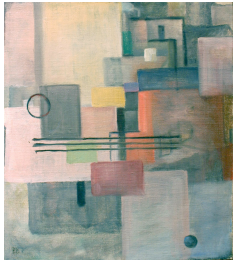

Just the Way You Are, 2008
Resin on wood
21 1/4 x 22 1/2 inches
54 x 57.2 cm
MH7485

Hans Hofmann (1880–1966)

Bowl With Violet Screen, 1930's - early
1940's
Oil on Board
7 3/8 x 6 7/16 inches
18.7 x 33 cm
HH4451

Sharon Horvath

Blue One, 2009
Pigment, ink and polymer on canvas
28 x 40 inches
71.1 x 101.6 cm
SH7480

Terrell James

The Power of Choosing You, 2009
Oil on linen
23 1/2 x 27 1/2 inches
60 x 70 cm
TJ7233

Paul Kelpé (1902-1985)