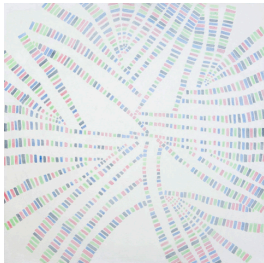

Jennifer Riley

Peaceful Demonstration, 2011
Oil on canvas
30 x 22 inches
76.2 x 55.9 cm
JR7508

Russell Roberts

I Want That Information, 2004
Oil on linen
22 x 18 inches
55.9 x 45.7 cm
RR7471

Charles Seliger (1926-2009)

Choral, 1952
Oil on canvas
14 x 19 inches
35.6 x 48.3 cm
CS7489

Leon Polk Smith (1906-1996)

Correspondence Red-Green, 1967
Oil on canvas
12 x 12 inches
30.5 x 30.5 cm
LPS7510

Hedda Sterne (B. 1910)

Further I, 1984
Acrylic, oil crayon on canvas
72 x 52 inches
182.9 x 132.1 cm
HS7481

Robert Thiele

M-753, 2010
Acrylic, sheet, wood, acrylic pigment,
laminated canvas, mixed media
15 5/8 x 7 1/2 x 4 3/4 inches
39.7 x 19.1 x 12.1 cm
RT7494

Gwenn Thomas

Untitled (Sonancy), 2009
Pencil and acrylic on canvas
20 x 20 inches
50.8 x 50.8 cm
GT7477