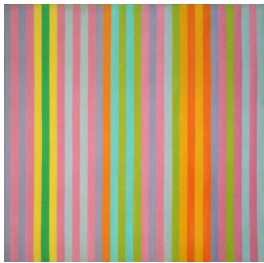

Gene Davis (1920-1985)

After "Popsicle" for "Gene Davis Giveaway", 1969
Acrylic on canvas
68 x 67 1/2 inches
172.7 x 171.5 cm
GD7482