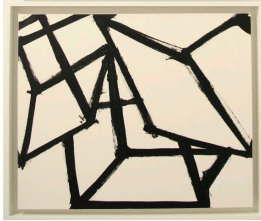

Al Held (1928-2005)

AHE 1725, 1967
Acrylic on paper mounted on canvas
20 1/2 x 24 3/4 inches
52.1 x 62.9 cm
AH7488