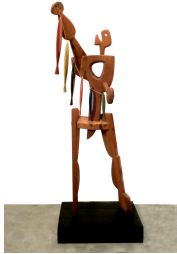

JASON MCCOY GALLERY

41 East 57th Street • New York 10022, 11th floor • 212. 319.1996 • www.jasonmccoyinc.com

Sidney Geist: Sculpture

March 20 - April 26, 2013

Sidney Geist (1914-2005)

Man and Woman, 1954-56
Wood and lacquer
Each:
86 5/8 x 36 1/4 x 10 inches
220 x 92.1 x 25.4 cm
SG8183

Sidney Geist (1914-2005)

Red Figure, 1956
Wood and lacquer
71 5/8 x 12 1/4 inches
181.9 x 31.1 cm
SG8182

Sidney Geist (1914-2005)

Girl Hands on Hips, 1976
Marble
Height: 30 1/2 inches (77.5 cm)
SG8188

Sidney Geist (1914-2005)

Planet, 1977
Marble
6 x 9 1/2 x 8 inches
15.2 x 24.1 x 20.3 cm
SG8189

Sidney Geist (1914-2005)

Fisherman, 1948
Wood and net
Height: 15 3/4 inches (40 cm)
SG8178

Sidney Geist (1914-2005)

Fisherman with 6 Fish, 1951
Wood and lacquer and net
Height: 90 1/2 inches (229.9 cm)
SG8179