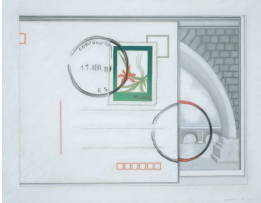

15

Li-lan

Two Sides: Gothic Arch, 1995

Pastel on paper

Paper size:

19 5/8 x 25 1/2 inches

49.8 x 64.8 cm

16

Li-lan

Republique Francaise Postes, 1988

Pastel on paper

Paper size:

16 x 19 inches

40.6 x 48.3 cm

17

Li-lan

Ninety-Eight USA 22c Stamps, 1987

Pastel on paper

Paper size:

28 x 21 1/8 inches

71.1 x 53.7 cm

18

Li-lan

España y Monumentos, 1998

Pastel on paper

Paper size:

21 x 28 1/4 inches

53.3 x 71.8 cm

19

Li-lan

Passenger, 2001

Pastel on paper

Paper size:

21 1/4 x 28 1/4 inches

54 x 71.8 cm