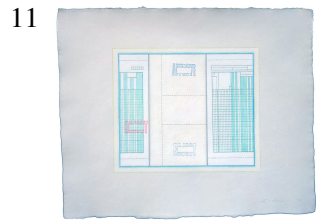

85 x 80 inches

215.9 x 203.2 cm

5

Li-lan

Correspondence East, 1996
 Oil on linen
 56 x 70 inches
 142.2 x 177.8 cm

6

Li-lan

Plight, 2009
 Oil on linen
 24 x 36 inches
 61 x 91.4 cm

7

Li-lan

Dream of Day, 2010
 Oil on linen
 63 x 32 1/5 inches
 160 x 81.8 cm

8

Li-lan

Reflection, 2006
 Oil on linen
 24 x 30 inches
 61 x 76.2 cm

9

Li-lan

Tittle-Tattle Too, 2005
 Pastel on paper
 Paper size:
 21 1/4 x 28 1/2 inches
 54 x 72.4 cm

Li-lan
Afrique en Couleurs, 1991
Pastel on paper
Paper size:
17 3/4 x 23 inches
45.1 x 58.4 cm

Li-lan
Input Specifications, 1986
Pastel on paper
Paper size:
15 1/2 x 21 1/4 inches
39.4 x 54 cm