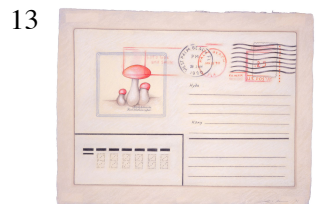

Li-lan
West Palm Beach, 1991
Pastel on paper
Paper size:
17 1/2 x 23 inches
44.5 x 58.4 cm