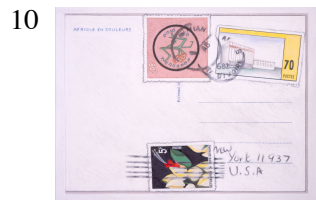

Tittle-Tattle Too, 2005
 Pastel on paper
 Paper size:
 21 1/4 x 28 1/2 inches
 54 x 72.4 cm

Li-lan
Afrique en Couleurs, 1991
Pastel on paper
Paper size:
17 3/4 x 23 inches
45.1 x 58.4 cm

Li-lan
Input Specifications, 1986
Pastel on paper
Paper size:
15 1/2 x 21 1/4 inches
39.4 x 54 cm